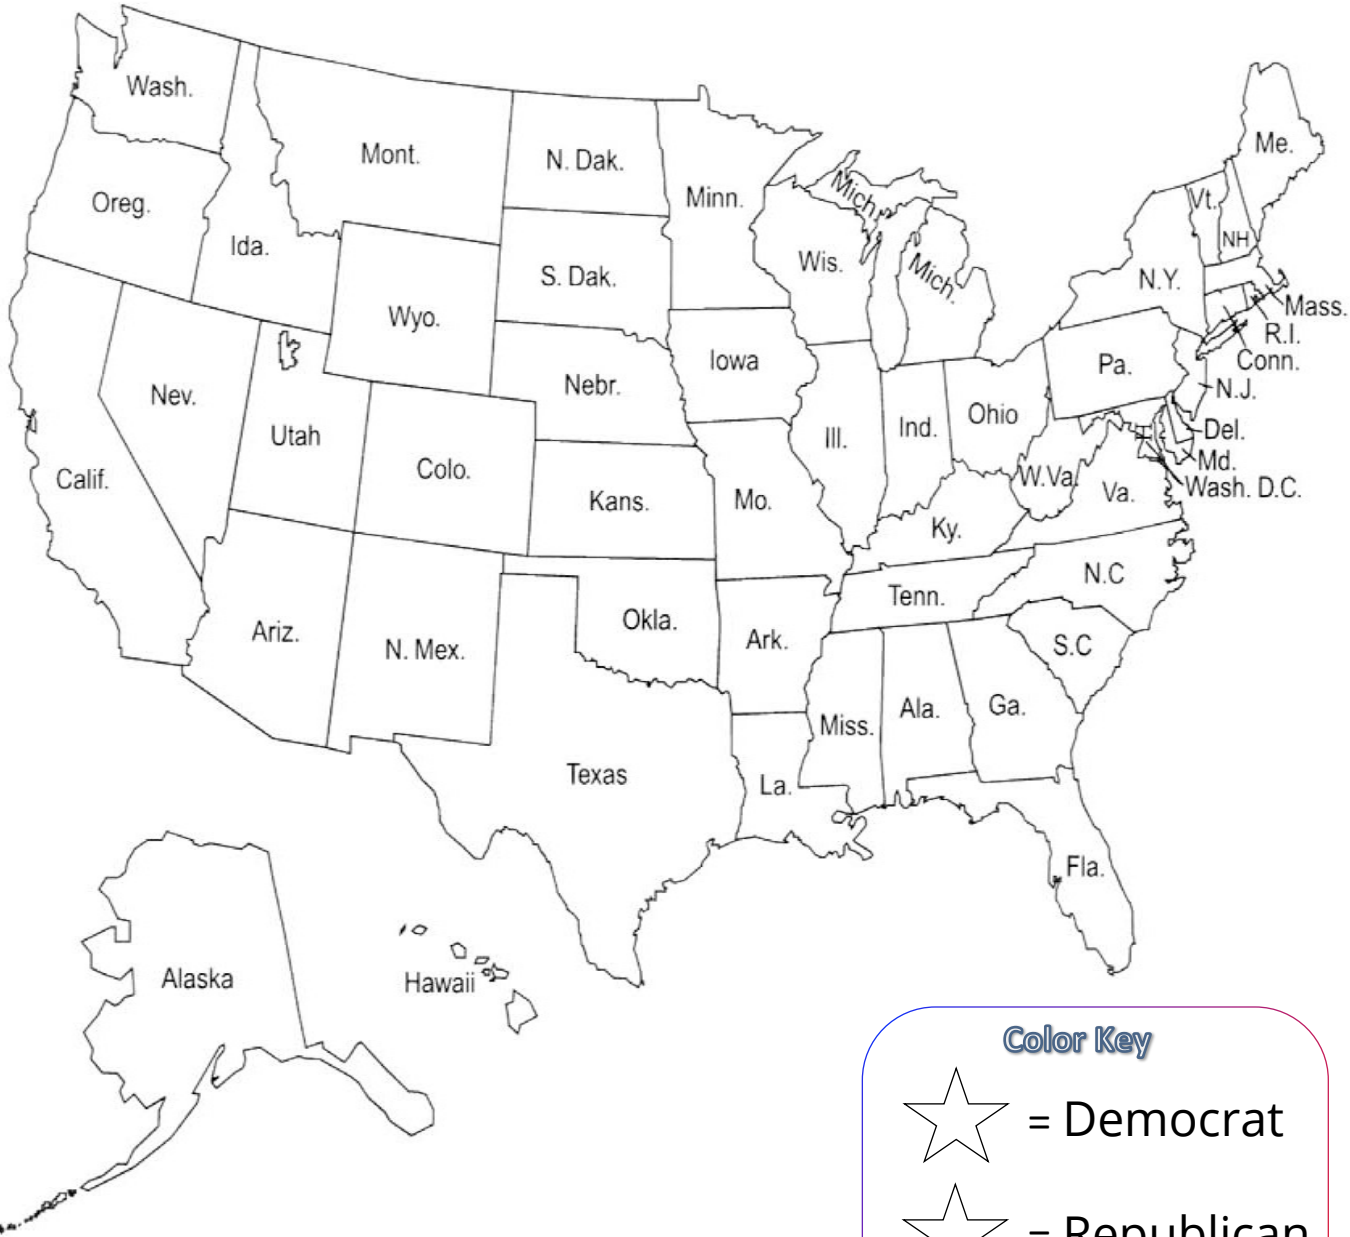

Watch the Election

Decide on your color key. As the results come in, color the state the color of the winning candidate's political party.

Talk about the different states' results and what are the different needs each state has that would make them vote the way they did.

Color Key

★ = Democrat

★ = Republican

★ = _____